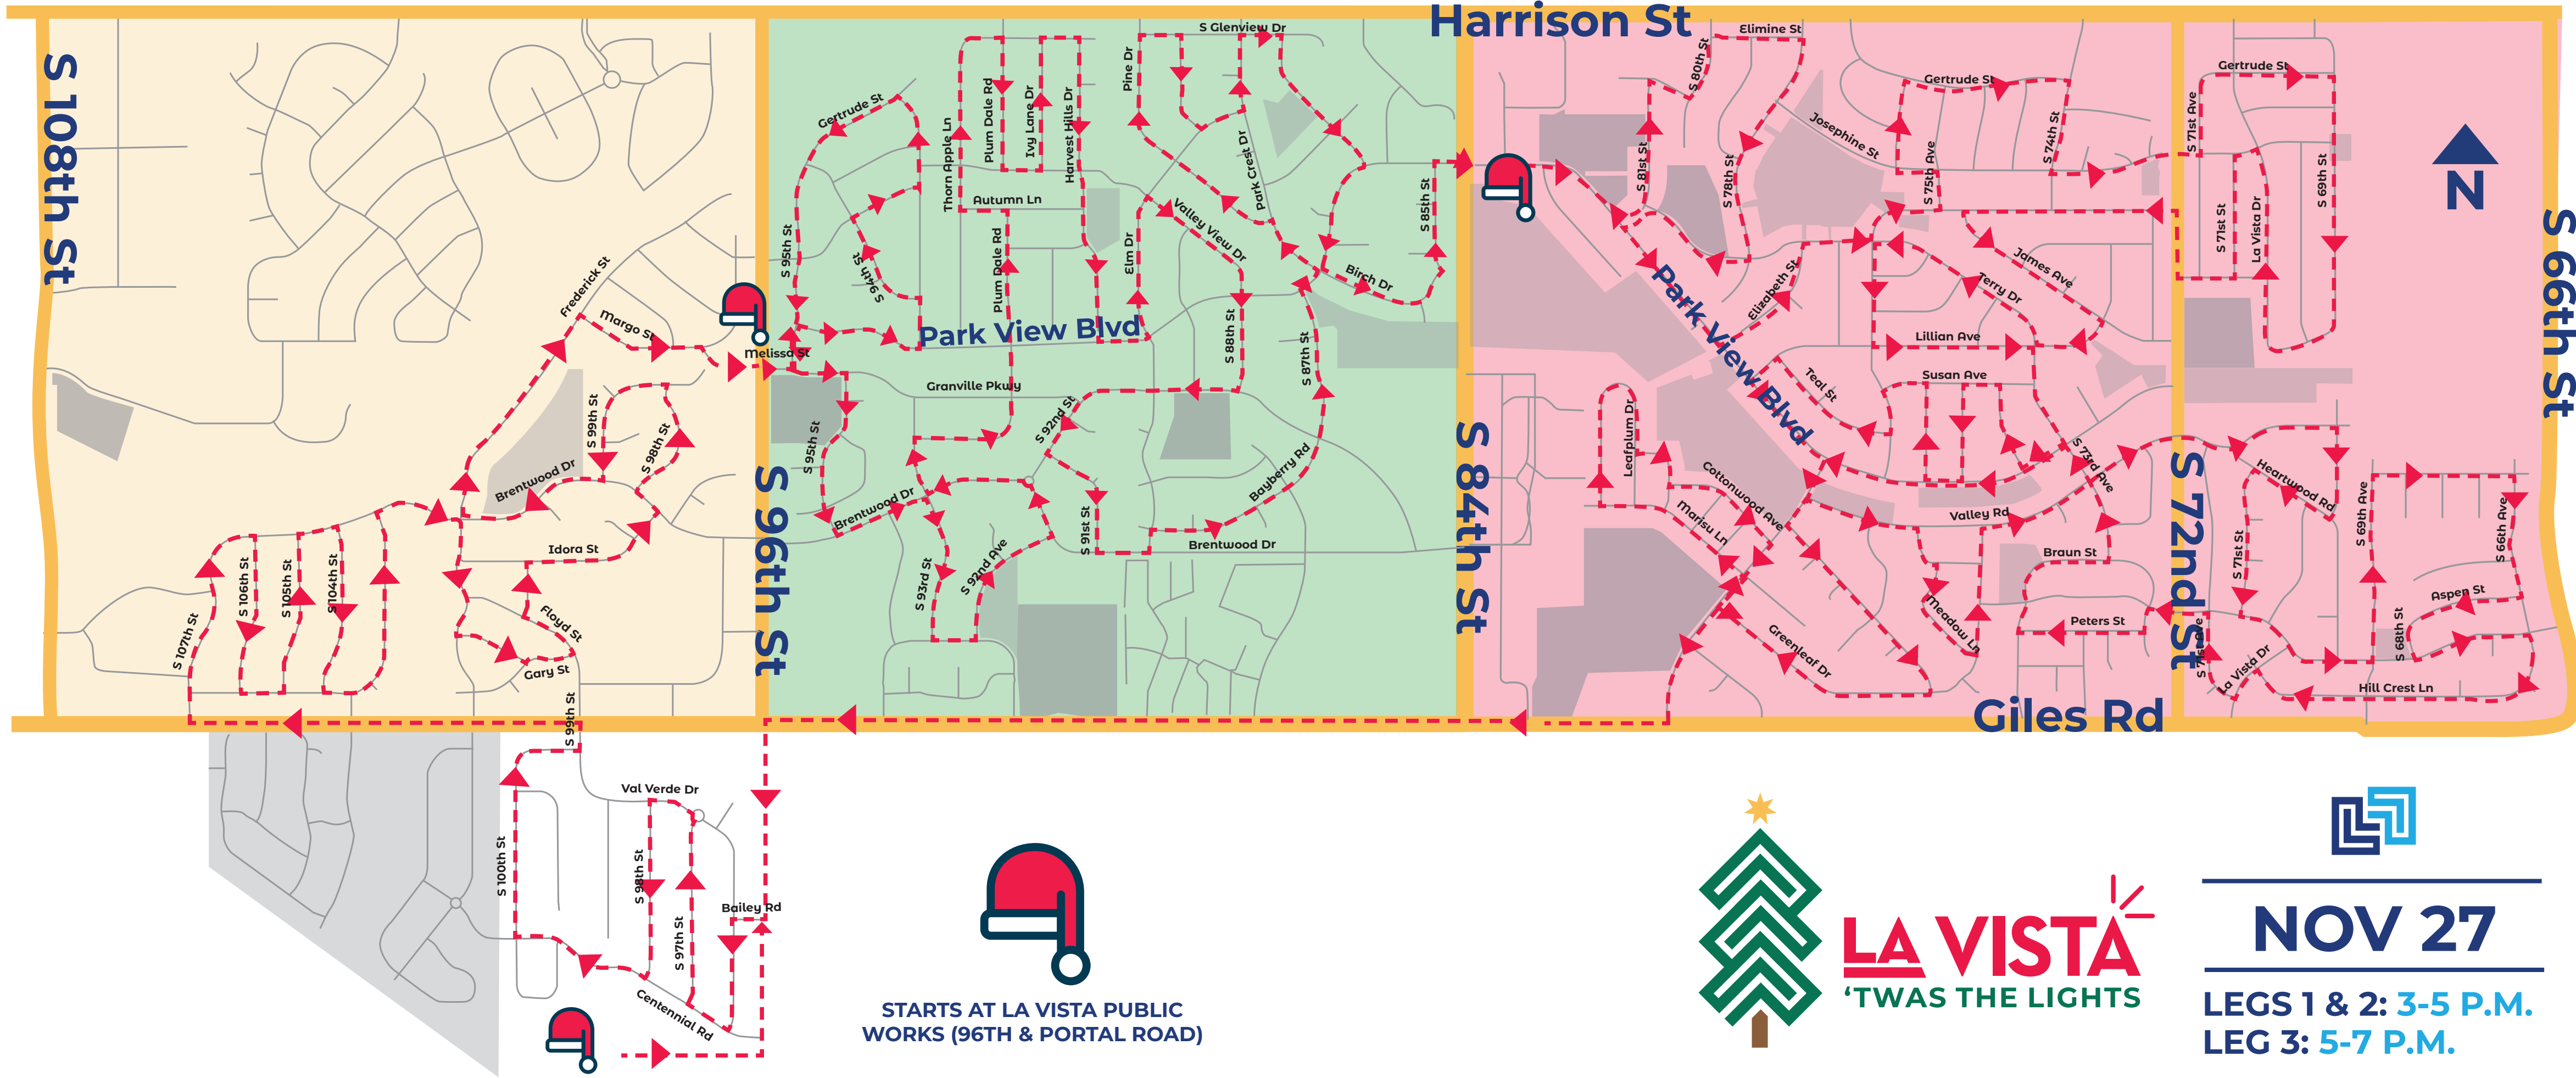

LEG 1

108th & 96th St.

Starts at
Public Works

LEG 2

96th & 84th St.

Starts at 96th &
Granville Pkwy.

LEG 3

84th & 72nd St.

Starts at Santa's
Workshop

STARTS AT LA VISTA PUBLIC WORKS (96TH & PORTAL ROAD)

LA VISTA
'Twas the Lights

NOV 27

LEGS 1 & 2: 3-5 P.M.
LEG 3: 5-7 P.M.