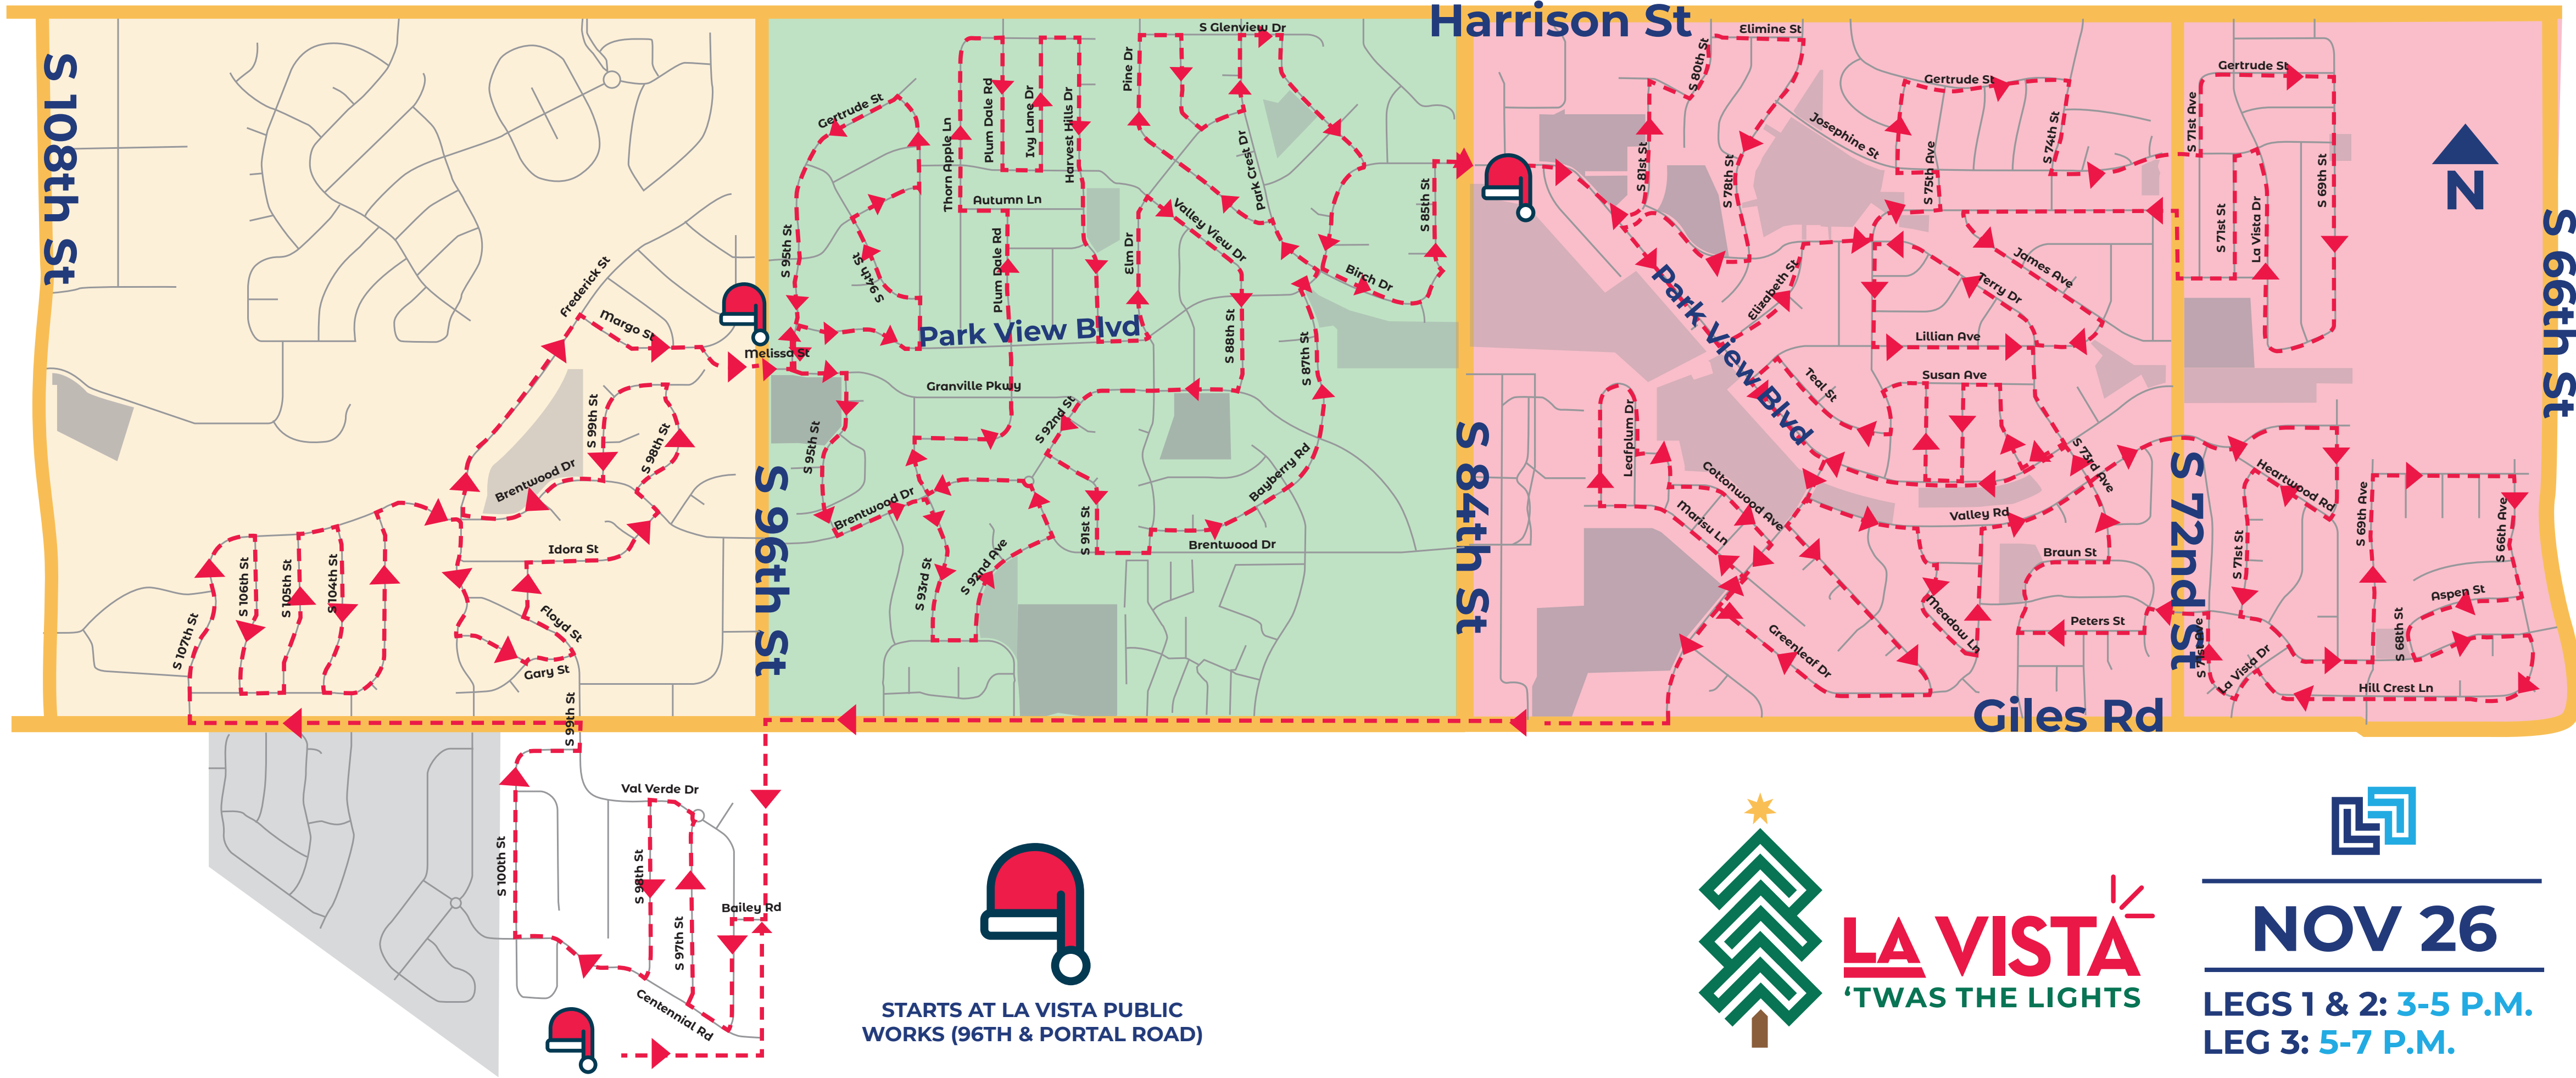

LEG 1

108th & 96th St.

Starts at
Public Works

LEG 2

96th & 84th St.

Starts at 96th &
Granville Pkwy.

LEG 3

84th & 72nd St.

Starts at Santa's
Workshop

STARTS AT LA VISTA PUBLIC WORKS (96TH & PORTAL ROAD)

LA VISTA
'Twas the Lights

NOV 26

LEGS 1 & 2: 3-5 P.M.
LEG 3: 5-7 P.M.